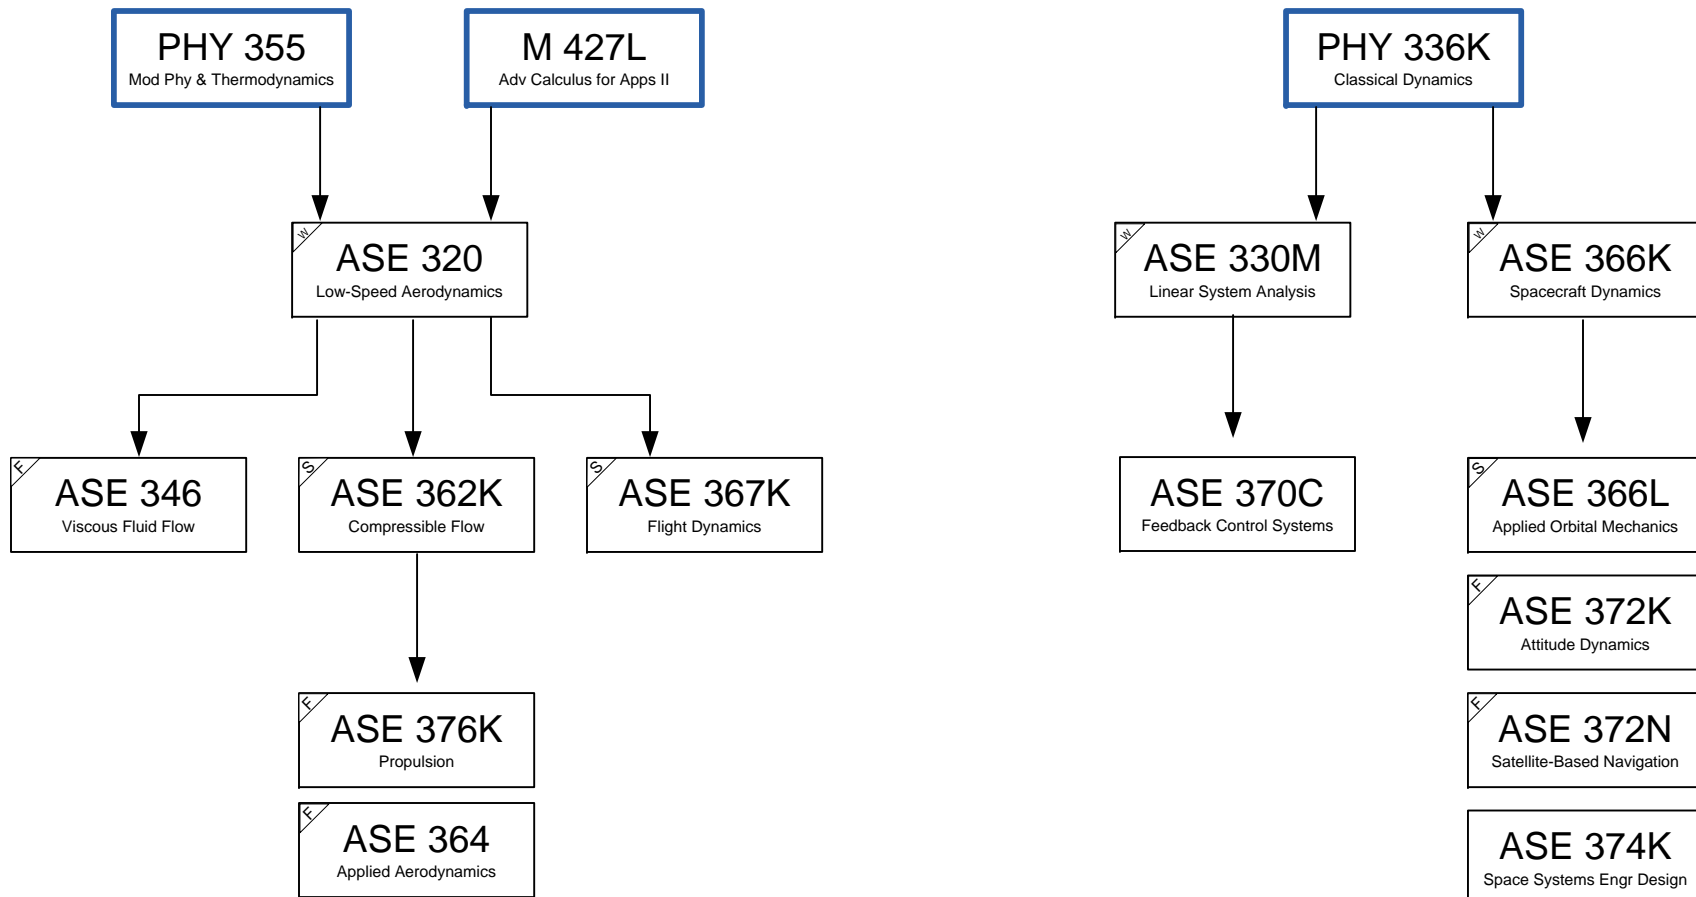

AEROSPACE ENGINEERING COURSES FOR PHY: SPACE SCIENCE TRACK STUDENTS

PREREQUISITE FLOW CHART

ALL PREREQUISITES MUST BE COMPLETED WITH GRADES OF AT LEAST C MINUS

F = Fall Only, S = Spring Only

W = Request Prerequisite Waiver by Email: ase.advising@utexas.edu (Include EID and your intended course)